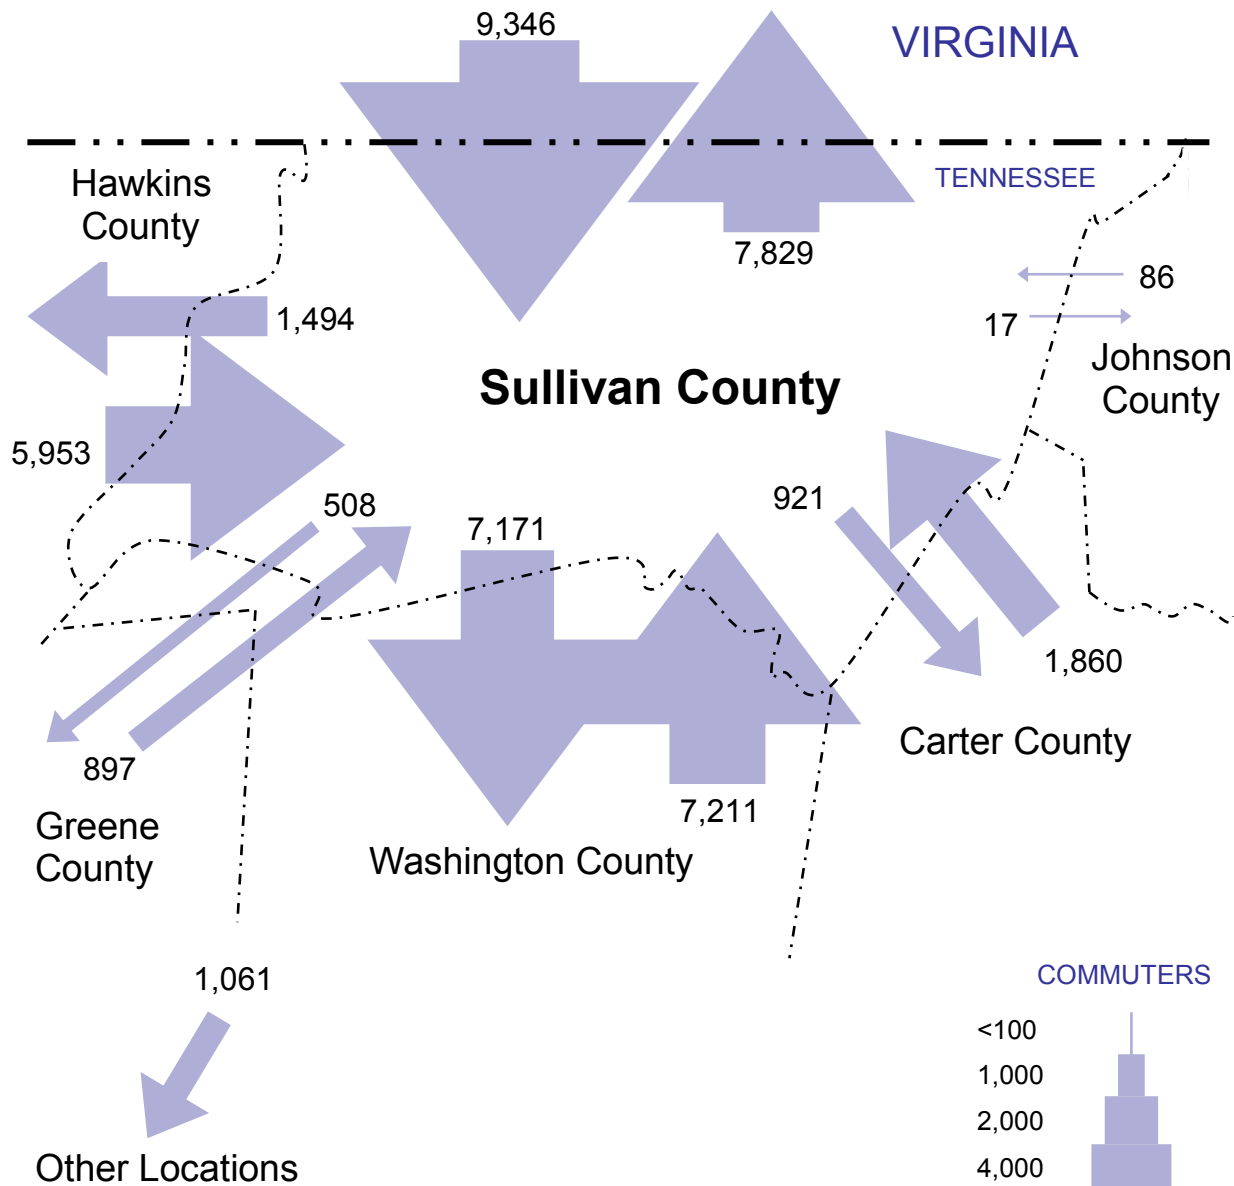

Sullivan County Commuting Patterns

Commuting between communities of the Tri-Cities Metro area is quite common. The map below illustrates the worker commuting pattern for Sullivan County. A distance of 30 miles is considered normal for the area.

Source: 2010 US Census

COMMUTING PATTERNS